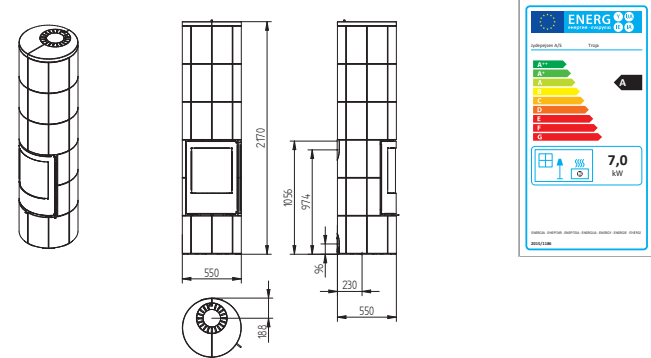

Troja 46 Soapstone / Sandstone